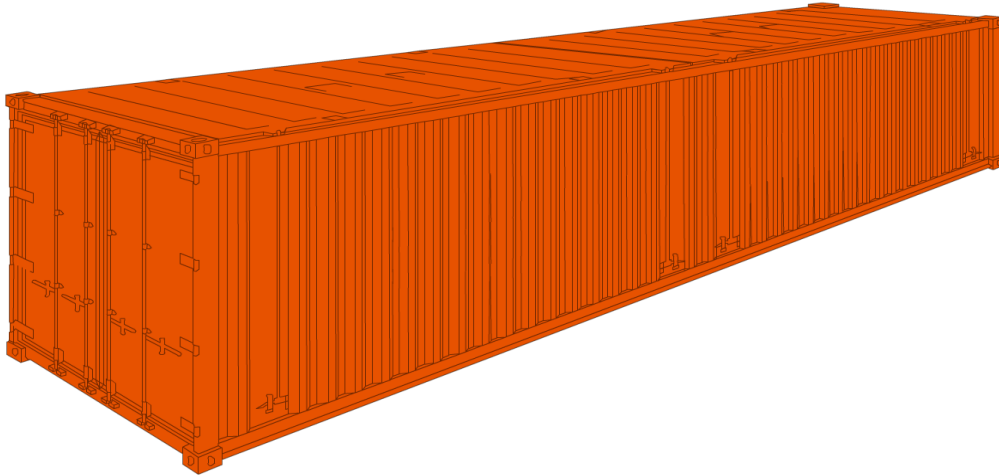

## 40' Hardtop

### Inside Dimension

Measure	Length	Width	Height
mm	12,020	2,342	2,388
ft	39' 5 1/4"	7' 10"	7' 10"

### Weight

Measure	Max Gross	Tare (Weight)	Max Payload
kg	30,480	4,700	25,780
lbs	67,200	10,360	56,840